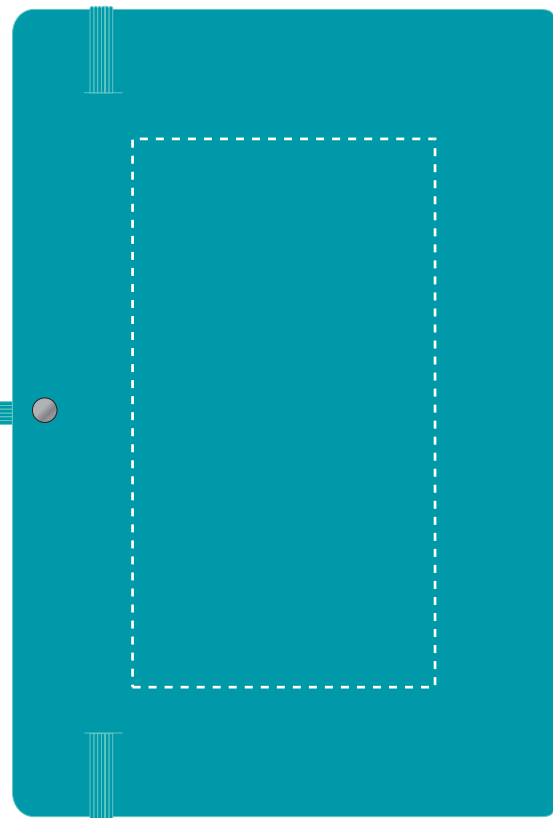

PANTONE REFERENCE(S)

Full Colour Printing

Product Image for visualisation - colours may vary

ARTWORK SCALE 50%

- CENTRED TO PRINT AREA
- CENTRED TO NOTEBOOK

ARTWORK SCALE 50%

- CENTRED TO PRINT AREA
- CENTRED TO NOTEBOOK

The dashed line is to demonstrate print area and will not appear on your printed item

PLEASE NOTE:

- All colours including print and product are for visual purposes only and should not be regarded as the actual colour of the product and print.
- Some products may vary from batch to batch and may differ from previous orders.
- The colour and texture of a product can also have an effect on the final print colour.
- By approving this order we accept that you understand these terms.

To proceed, please approve visual via the online system.

ARTWORK SCALE 100%

Max print area: 195mm x 100mm

ARTWORK SCALE 100%

Max print area: 145mm x 80mm